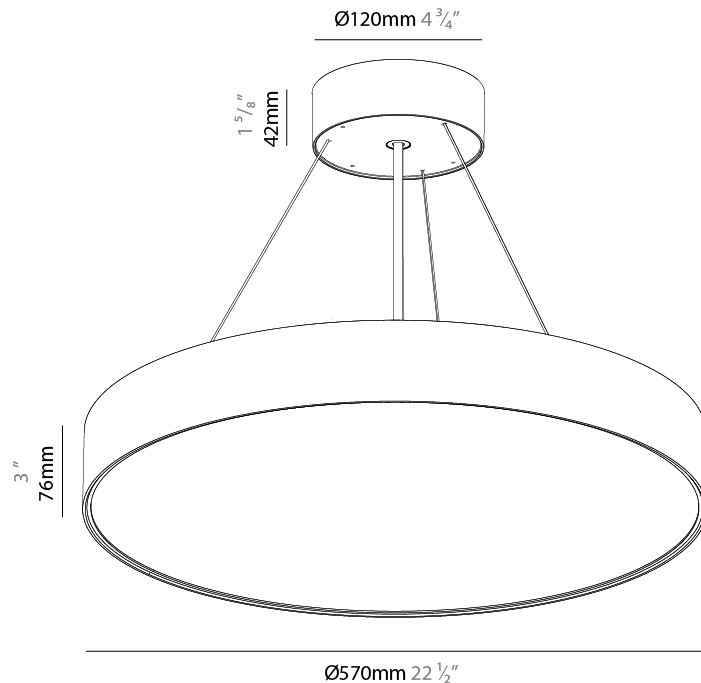

1. To build a product code in our configurator select the specify button on the base model # product page
2. To build a manual product code on this datasheet choose from the options listed below in blue font and add the suffix to the base model #

GENERAL

Series: Sign EVO
Partner: Prolicht
Division: Architectural
Installation: Suspension
Product Type: Pendant
Mounting Location: Ceiling
Light Distribution: Direct

PHYSICAL

Shape: Round
Diameter (mm): 570
Diameter (in): 22 7/16
Height (mm): 82
Height (in): 3 1/4
Weight (kg): 6.5
Diffuser: [PMMA - Opal](#) / [Microprism](#) / [Clear Microprism](#)
Fixture Finish: [SSR / BKV / CWI / CRY / HAB / UFT / ITA / RUA / FTG / MYG / LOD / PUS / FRO / FUP / KIA / POP / BLS / SPG / MEY / GOH / CHC / COM / ABZ / JAG / OBR / MOS / ROR](#)
Fixture Material: [PMMA](#) / [Extruded Aluminum](#) / [Steel](#)
Cable Details: [2000mm](#) or [6000mm](#) [Transparent Cable](#)

ELECTRICAL

Lamp Type: LED (Zhaga Standard)
Input Wattage (W): 53.1
Total Output Wattage (W): 48.2
Dimming: [Non-Dimmable](#)
Driver Included: Yes
Driver Location: Integrated
Driver Type: Constant Current - Universal
Driver Class: Class 2
Input Voltage (V): 120
Constant Current (MA): 350mA
Upon Request: [DALI Dimming](#) / [MATTER Dimming](#)

LED

Color Temperature (°K): 2700-6500 Tunable White
Max. Delivered Lumen (lm): Max 7784
Nominal Lumen (lm): Mxa 8870
CRI: >90 CRI
Lamp Life (hrs): 50000

OPTICAL

RATINGS AND CERTIFICATIONS

Certified By: Certified for North American Standards
IP rating: IP40