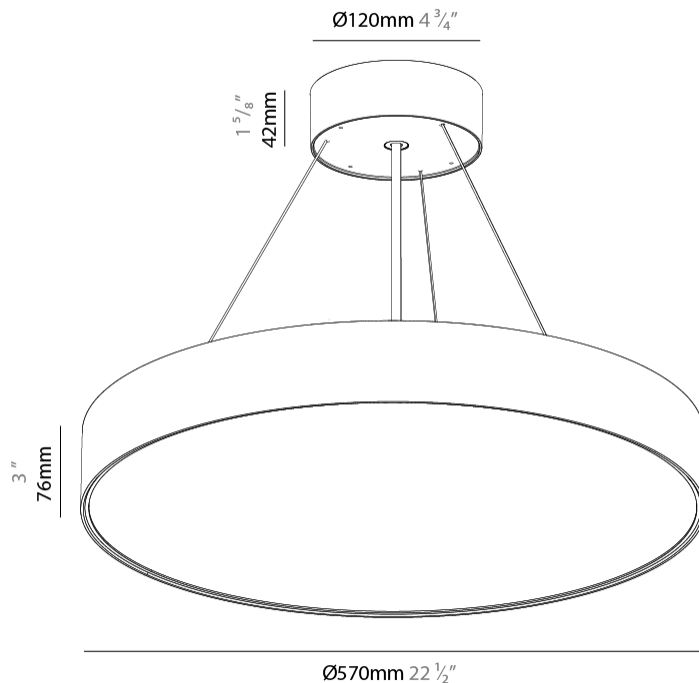

GENERAL

Series: Sign EVO
Partner: Prolicht
Division: Architectural
Installation: Suspension
Product Type: Pendant
Mounting Location: Ceiling
Light Distribution: Direct

PHYSICAL

Shape: Round
Diameter (mm): 570
Diameter (in): 22 7/16
Height (mm): 82
Height (in): 3 1/4
Weight (kg): 6.5
Diffuser: PMMA - Opal / Microprism / Clear Microprism
Fixture Finish: SSR / BKV / CWI / CRY / HAB / UFT / ITA / RUA / FTG / MYG / LOD / PUS / FRO / FUP / KIA / POP / BLS / SPG / MEY / GOH / CHC / COM / ABZ / JAG / OBR / MOS / ROR
Fixture Material: PMMA / Extruded Aluminum / Steel
Cable Details: 2000mm or 6000mm Transparent Cable

ELECTRICAL

Lamp Type: LED (Zhaga Standard)
Input Wattage (W): 52.6
Total Output Wattage (W): 45.7
Dimming: Tri-Mode (Non-Dimming and Phase Dimming (120Vac only) and 0-10V Dimming)
Driver Included: Yes
Driver Location: Integrated
Driver Type: Constant Current - Universal
Driver Class: Class 2
Input Voltage (V): 120
Constant Current (mA): 350mA
Upon Request: DALI Dimming / MATTER Dimming

LED

Color Temperature (°K): 2700 / 3000 / 3500 / 4000
Max. Delivered Lumen (lm): Max 8256
Nominal Lumen (lm): Mxa 9408
CRI: >90 CRI
Lamp Life (hrs): 50000

OPTICAL

RATINGS AND CERTIFICATIONS

Certified By: Certified for North American Standards
IP rating: IP40