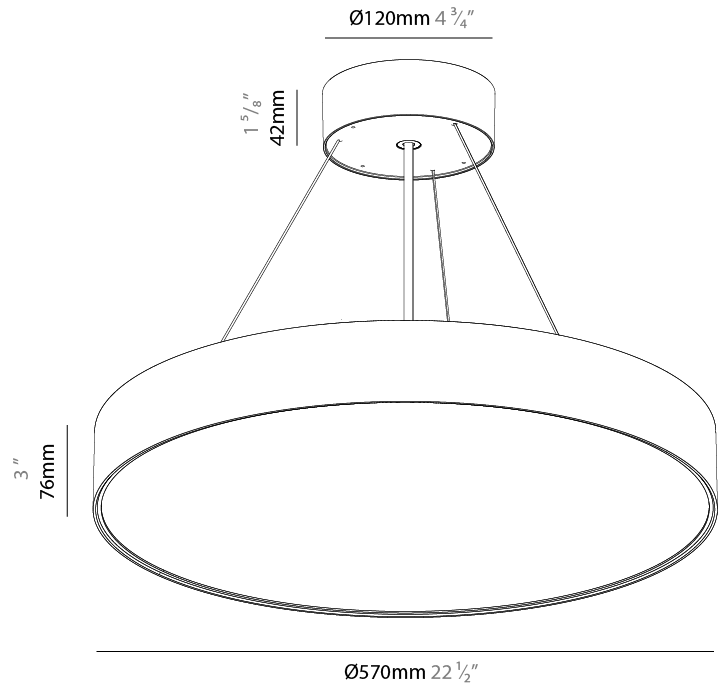

GENERAL

Series: Sign EVO
Partner: Prolicht
Division: Architectural
Installation: Suspension
Product Type: Pendant
Mounting Location: Ceiling
Light Distribution: Direct / Indirect

PHYSICAL

Shape: Round
Diameter (mm): 570
Diameter (in): 22 7/16
Height (mm): 82
Height (in): 3 1/4
Weight (kg): 6.5
Diffuser: [PMMA - Opal](#) / [Microprism](#) / [Clear Microprism](#)
Fixture Finish: [SSR](#) / [BKV](#) / [CWI](#) / [CRY](#) / [HAB](#) / [UFT](#) / [ITA](#) / [RUA](#) / [FTG](#) / [MYG](#) / [LOD](#) / [PUS](#) / [FRO](#) / [FUP](#) / [KIA](#) / [POP](#) / [BLS](#) / [SPG](#) / [MEY](#) / [GOH](#) / [CHC](#) / [COM](#) / [ABZ](#) / [JAG](#) / [OBR](#) / [MOS](#) / [ROR](#)
Fixture Material: [PMMA](#) / [Extruded Aluminum](#) / [Steel](#)
Cable Details: [2000mm](#) or [6000mm](#) Transparent Cable

ELECTRICAL

Lamp Type: LED (Zhaga Standard)
Input Wattage (W): 34.4
Total Output Wattage (W): 30.9
Dimming: Non-Dimmable
Driver Included: Yes
Driver Location: Integrated
Driver Type: Constant Current - Universal
Driver Class: Class 2
Input Voltage (V): 120

LED

Color Temperature (°K): [2700](#) / [3000](#) / [3500](#) / [4000](#)
Max. Delivered Lumen (lm): Max 5440 (3302 Dir / 2137 Ind)
Nominal Lumen (lm): Mxa 6264
CRI: >90 CRI
Lamp Life (hrs): 50000

OPTICAL

RATINGS AND CERTIFICATIONS

Certified By: Certified for North American Standards
IP rating: IP40
Glare Rating: ≤ 19

PROJECT
TYPE
SPECIFIER
QUANTITY
DATE