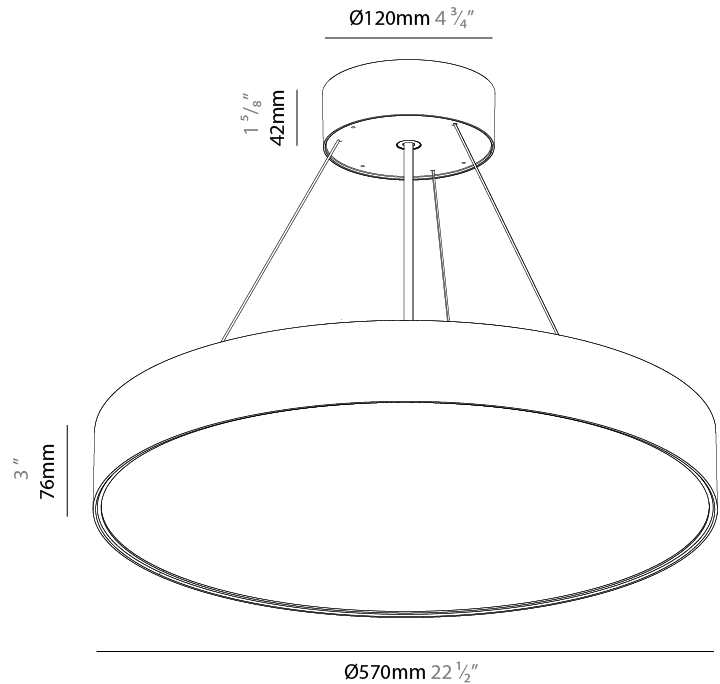

GENERAL

Series: Sign EVO
Partner: Prolicht
Division: Architectural
Installation: Suspension
Product Type: Pendant
Mounting Location: Ceiling
Light Distribution: Direct / Indirect

PHYSICAL

Shape: Round
Diameter (mm): 570
Diameter (in): 22 7/16
Height (mm): 82
Height (in): 3 1/4
Weight (kg): 6.5
Diffuser: [PMMA - Opal / Microprism / Clear Microprism](#)
Fixture Finish: [SSR / BKV / CWI / CRY / HAB / UFT / ITA / RUA / FTG / MYG / LOD / PUS / FRO / FUP / KIA / POP / BLS / SPG / MEY / GOH / CHC / COM / ABZ / JAG / OBR / MOS / ROR](#)
Fixture Material: [PMMA / Extruded Aluminum / Steel](#)
Cable Details: [2000mm or 6000mm Transparent Cable](#)

ELECTRICAL

Lamp Type: LED (Zhaga Standard)
Input Wattage (W): 72.3
Total Output Wattage (W): 65.4
Dimming: [Non-Dimmable](#)
Driver Included: Yes
Driver Location: Integrated
Driver Type: Constant Current - Universal
Driver Class: Class 2
Input Voltage (V): 120
Upon Request: [0-10V Dimming / Phase Dimming / DALI Dimming](#)

LED

[Color Temperature (°K): 2700 / 3000 / 3500 / 4000](#)
Max. Delivered Lumen (lm): Max 11203 (8256 Dir / 2947 Ind)
Nominal Lumen (lm): Mxa : 12855
CRI: >90 CRI
Lamp Life (hrs): 50000

OPTICAL

RATINGS AND CERTIFICATIONS

Certified By: Certified for North American Standards
IP rating: IP40