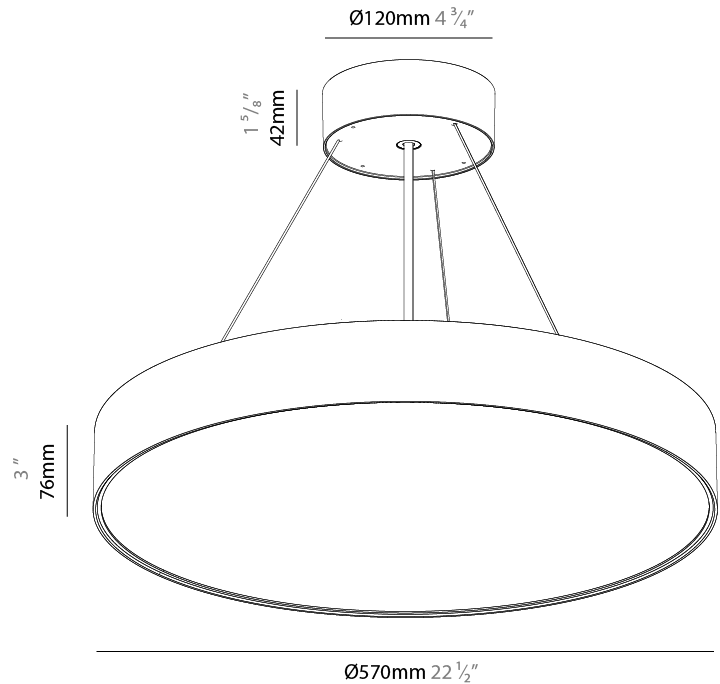

1. To build a product code in our configurator select the specify button on the base model # product page
2. To build a manual product code on this datasheet choose from the options listed below in blue font and add the suffix to the base model #

GENERAL

Series: Sign EVO
Partner: Prolicht
Division: Architectural
Installation: Suspension
Product Type: Pendant
Mounting Location: Ceiling
Light Distribution: Direct / Indirect

PHYSICAL

Shape: Round
Diameter (mm): 570
Diameter (in): 22 7/16
Height (mm): 82
Height (in): 3 1/4
Weight (kg): 6.5
Diffuser: PMMA - Opal / Microprism / Clear Microprism
Fixture Finish: SSR / BKV / CWI / CRY / HAB / UFT / ITA / RUA / FTG / MYG / LOD / PUS / FRO / FUP / KIA / POP / BLS / SPG / MEY / GOH / CHC / COM / ABZ / JAG / OBR / MOS / ROR
Fixture Material: PMMA / Extruded Aluminum / Steel
Cable Details: 2000mm or 6000mm Transparent Cable

ELECTRICAL

Lamp Type: LED (Zhaga Standard)
Input Wattage (W): 73.9
Total Output Wattage (W): 67.3
Dimming: Non-Dimmable
Driver Included: Yes
Driver Location: Integrated
Driver Type: Constant Current - Universal
Driver Class: Class 2
Input Voltage (V): 120
Upon Request: DALI Dimming / MATTER Dimming

LED

Color Temperature (°K): 2700-6500 Tunable White
Max. Delivered Lumen (lm): Max 10684 (7784 Dir / 2900 Ind)
Nominal Lumen (lm): Mxa 12263
CRI: >90 CRI
Lamp Life (hrs): 50000

OPTICAL

RATINGS AND CERTIFICATIONS

Certified By: Certified for North American Standards
IP rating: IP40