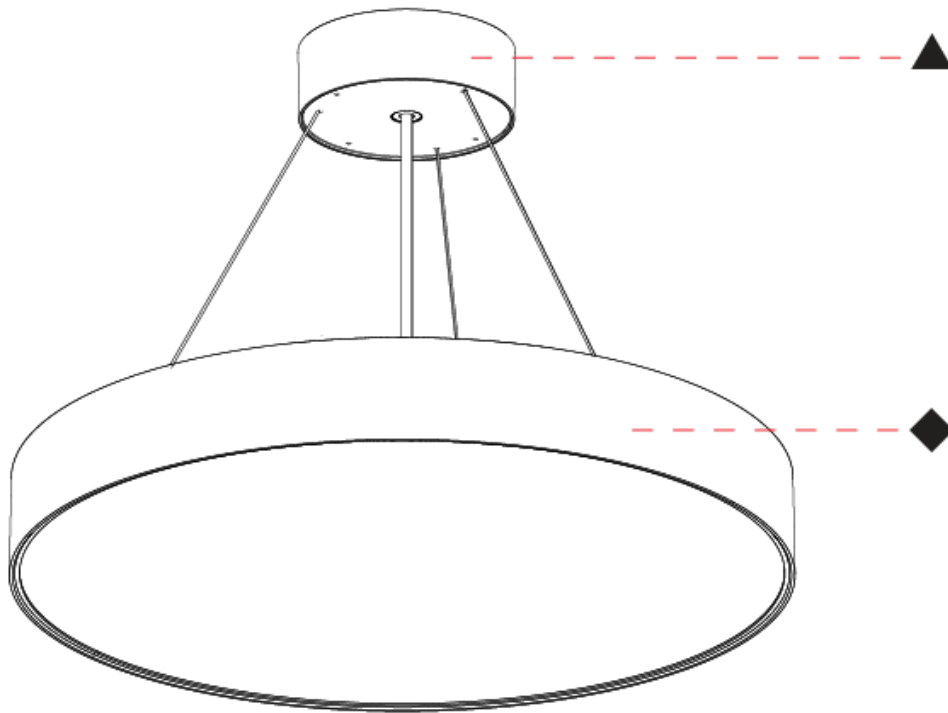

SIGN EVO SUSPENSION

A3001100-HE-

PROJECT	_____
TYPE	_____
SPECIFIER	_____
QUANTITY	_____
DATE	_____

A